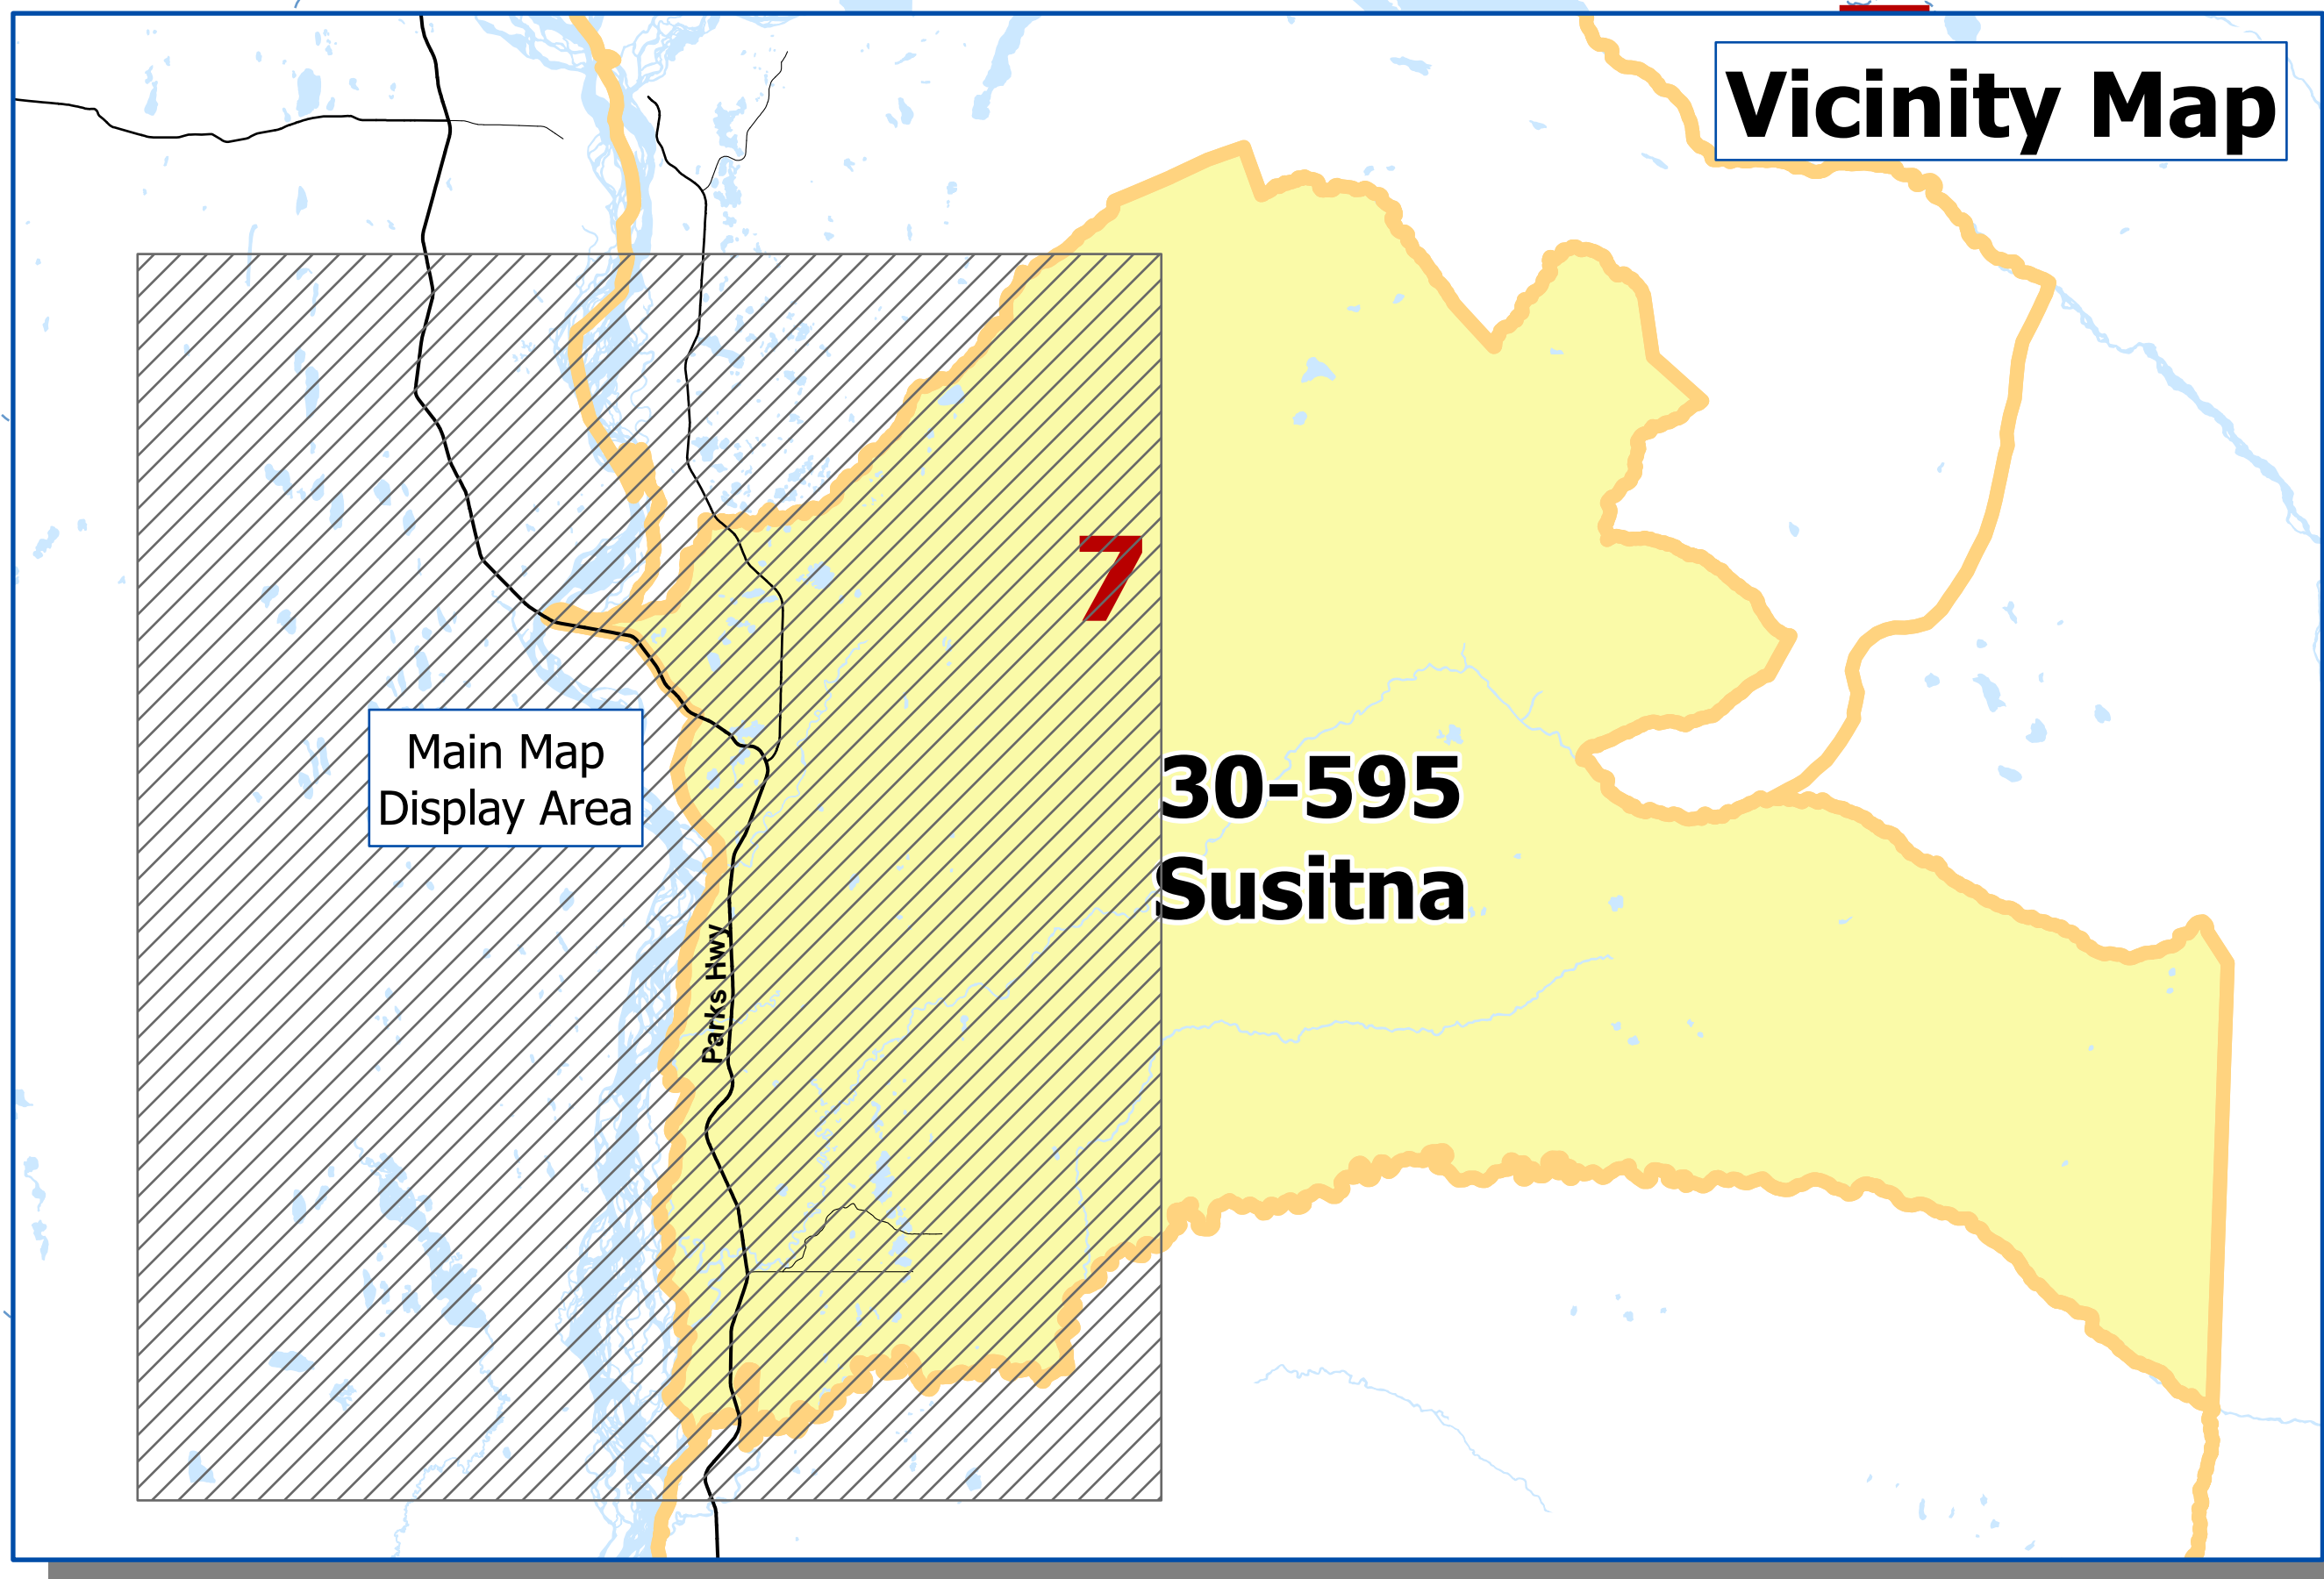

Matanuska-Susitna Borough Voting Precincts

- Polling Location
- City Boundaries
- Voting Precincts
- Assembly District Boundaries
- Matanuska Susitna Borough Boundary
- Roads
 - Highway
 - Major
 - Medium
 - Minor
 - Private
 - Primitive
 - Not Constructed
- Railroad
- Major Waterbodies
- Streams

Precinct # 30-595 Susitna
 Poll Location:
 SUSITNA VALLEY HIGH SCHOOL
 42728 S. Parks Highway

Prepared by MSB
 IT Department - GIS Division
 Data Sources: Matanuska-Susitna Borough,
 State of Alaska Division of Elections