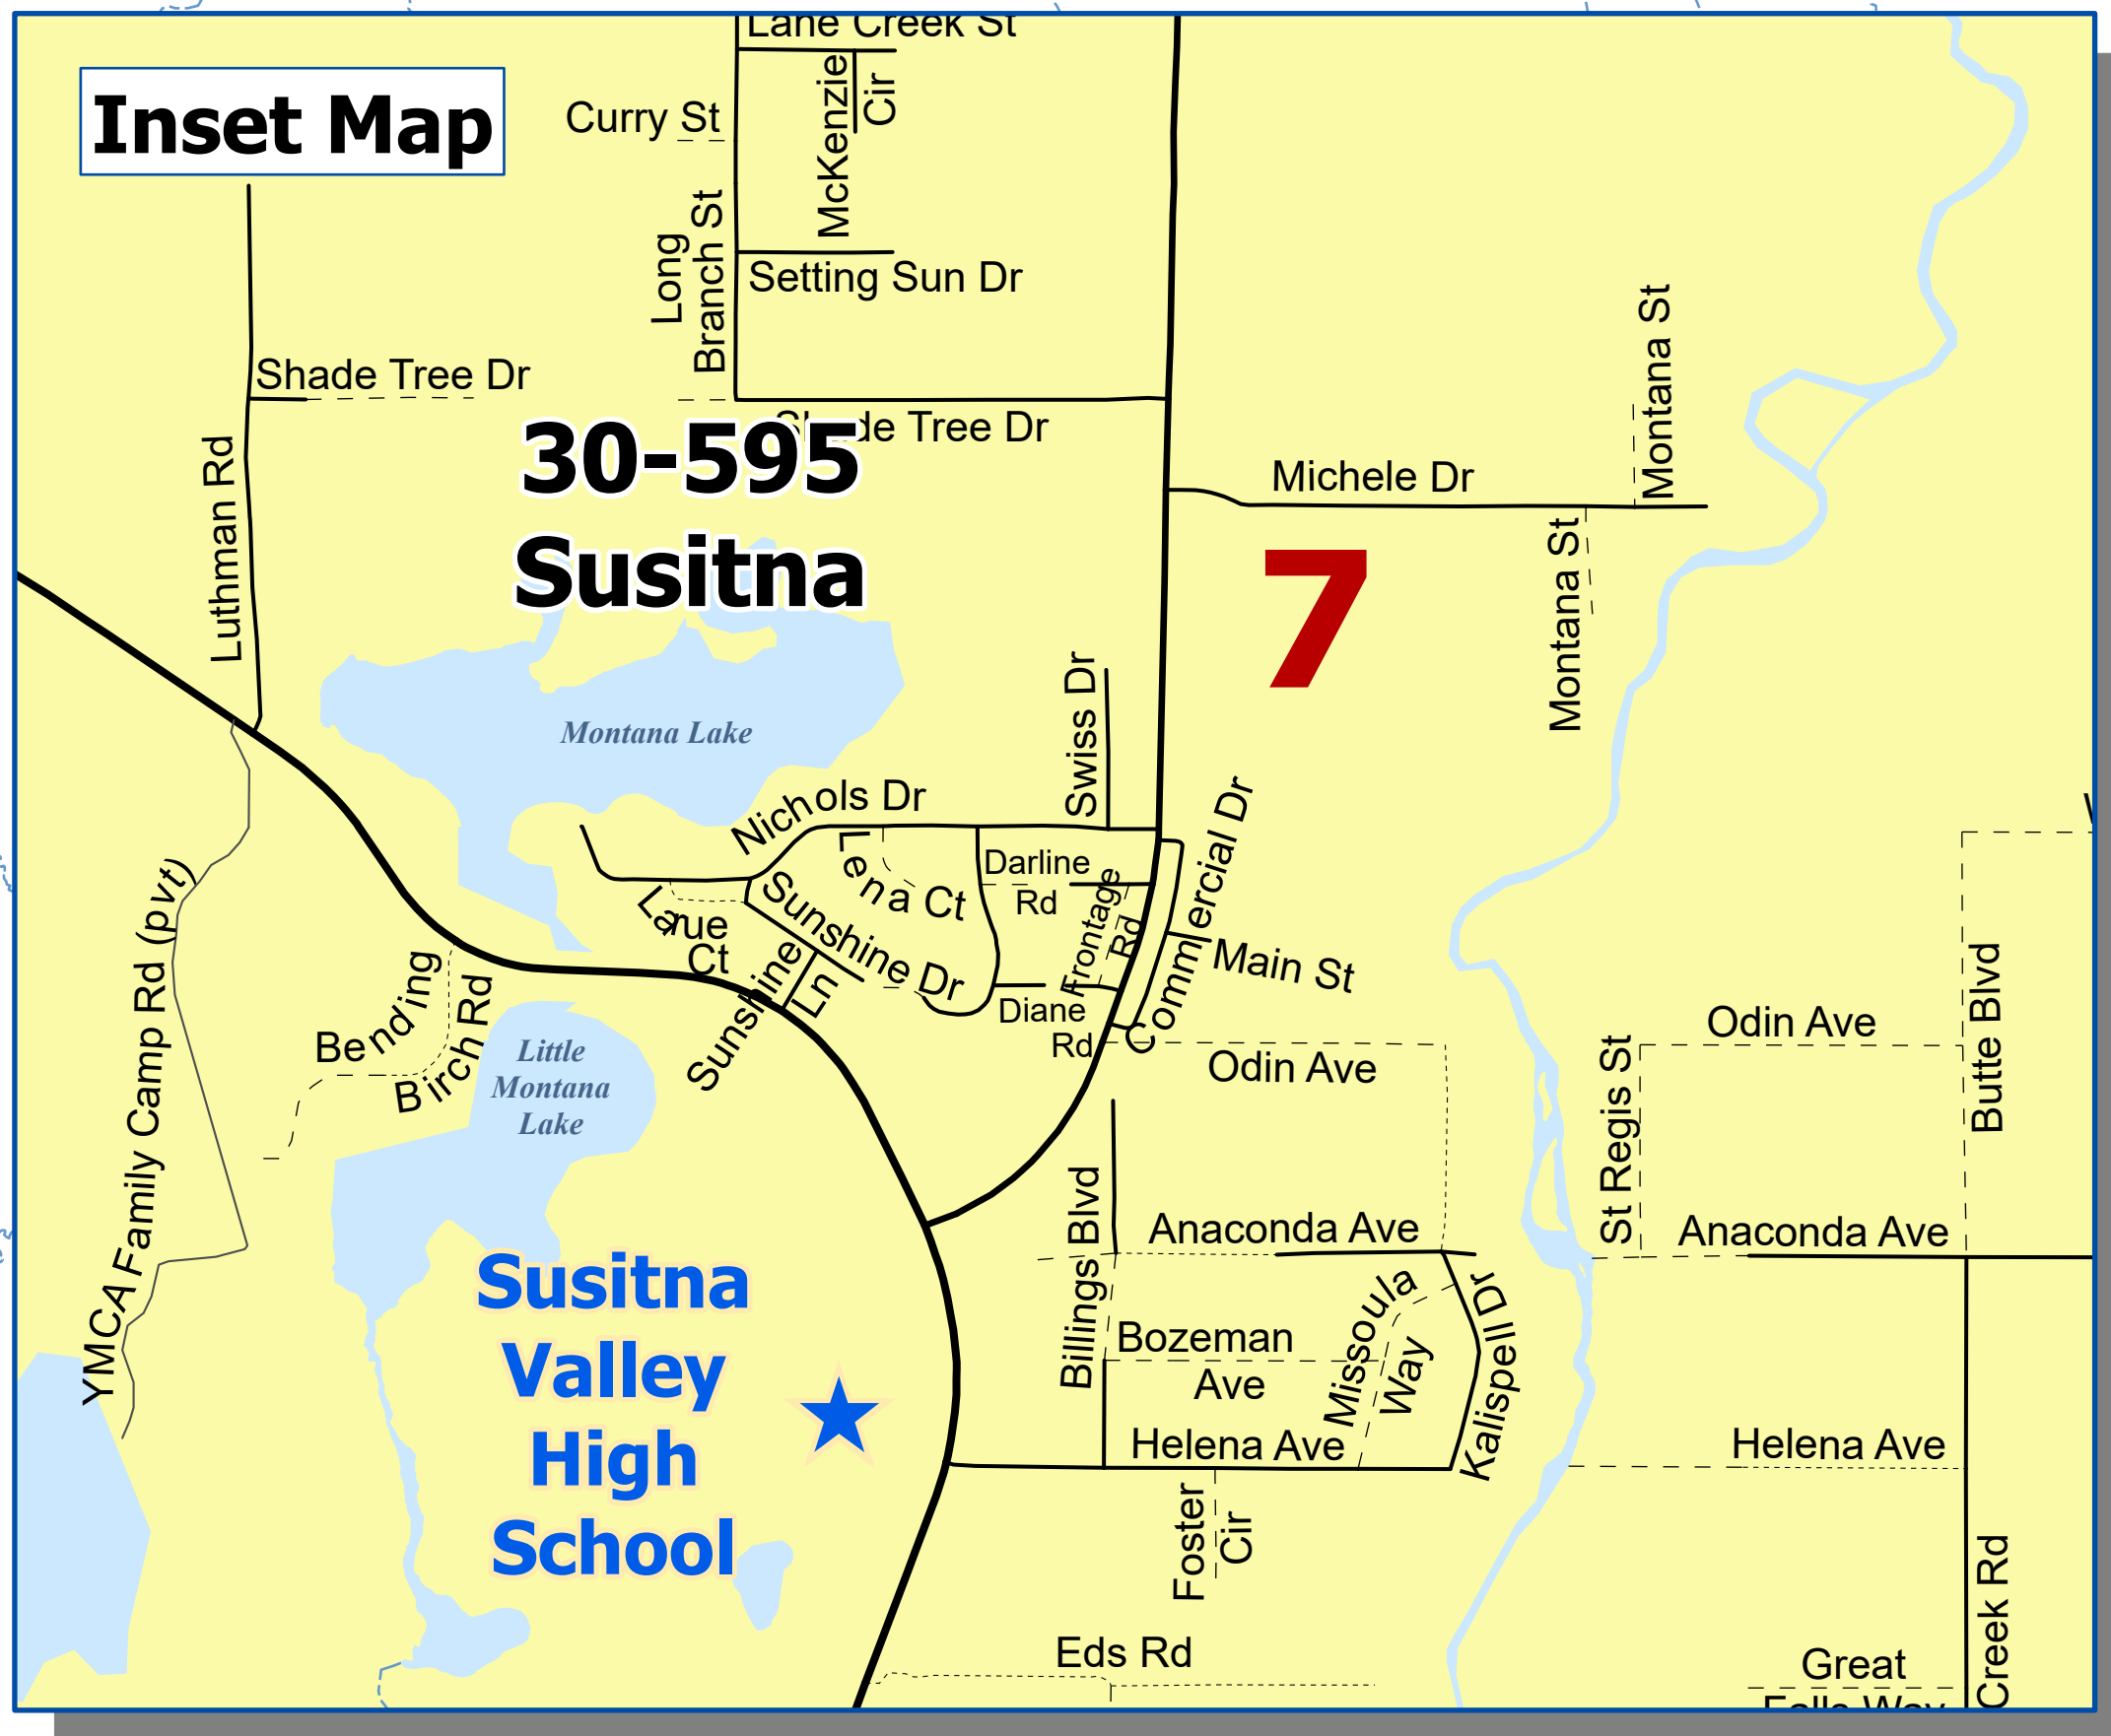

Matanuska-Susitna Borough Voting Precincts

- Polling Location
- City Boundaries
- Voting Precincts
- Assembly District Boundaries
- Matanuska Susitna Borough Boundary
- Roads
 - Highway
 - Major
 - Medium
 - Minor
 - Private
 - Primitive
 - Not Constructed
- Railroad
- Major Waterbodies
- Streams

Precinct # 30-595 Susitna
 Poll Location:
 SUSITNA VALLEY HIGH SCHOOL
 42728 S. Parks Highway

Prepared by MSB
 IT Department - GIS Division
 Data Sources: Matanuska-Susitna Borough,
 State of Alaska Division of Elections